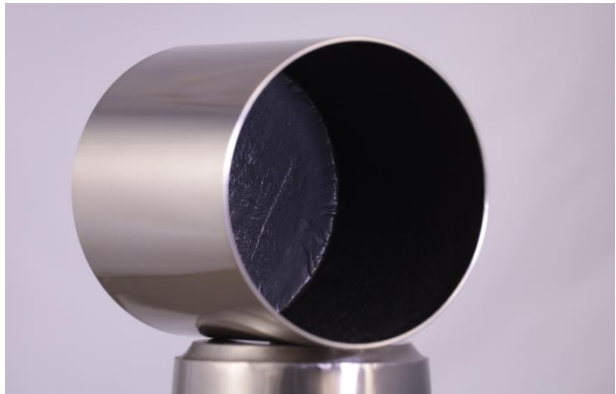

Plant pots 30x30cm S/S

- Material : STAINLESS STEEL
- Color: Silver
- Top, Bottom, Hieght, Width,
• 30CM, 30CM 30CM
- Thickness: .6MM
- Packing D: Tie On Sponge

FLOWER POT

Plant pots 35x35cm S/S

- Material : STAINLESS STEEL
- Color: Silver
- Top, Bottom, Height, Width,
- 35CM, 35CM 35CM
- Thickness: .6MM
- Packing D: Tie On Sponge

Plant pots 40x40cm S/S

- Material : STAINLESS STEEL
- Color: Silver
- Top, Bottom, Height, Width,
- 40CM, 40CM 40CM
- Thickness: .6MM
- Packing D: Tie On Sponge

FLOWER POT

Plant pots 45x45cm S/S

- Material : STAINLESS STEEL
- Color: Silver
- Top, Bottom, Hieght, Width,
• 45CM, 45CM 45CM
- Thickness: .6MM
- Packing D: Tie On Sponge

Plant pots 40x25x18cm S/S

- Material : STAINLESS STEEL
- Color: Silver
- Top, Bottom, Hieght, Width,
• 25CM, 18CM 40CM
- Thickness: 0.6MM
- Packing D: Tie On Sponge

FLOWER POT

Plant pots 60x25x18cm S/S

- Material : STAINLESS STEEL
- Color: Silver
- Top, Bottom, Hieght, Width,
- 25CM, 18CM 60CM
- Thickness: 0.6MM
- Packing D: Tie On Sponge