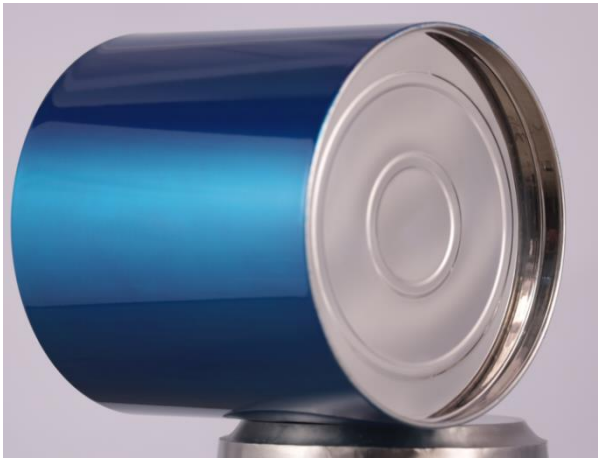

Plant pots 30x30cm S/S

- Material : STAINLESS STEEL
- Color: Multy
- Top, Bottom, Hieght, Width,
- 30CM, 30CM 30CM
- Thickness: 0.6MM
- Packing D: Tie On Sponge

FLOWER POT

Plant pots 35x35cm S/S

- Material : STAINLESS STEEL
- Color: Multy
- Top, Bottom, Hieght, Width, 35CM, 35CM 35CM
- Thickness: 0.6MM
- Packing D: Tie On Sponge