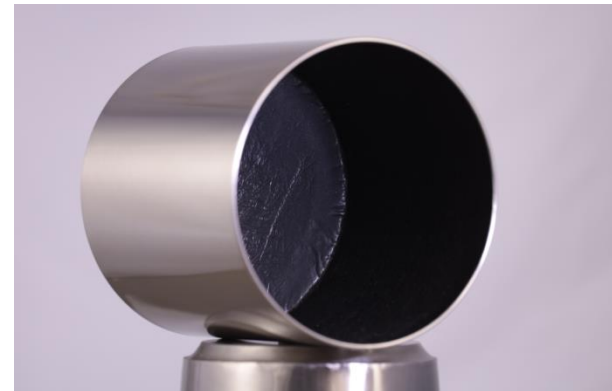

Plant pots 30x30cm S/S

- Material : STAINLESS STEEL
- Color: Silver
- Top, Bottom, Hieght, Width,
• 30CM, 30CM 30CM
- Thickness: .6MM
- Packing D: Tie On Sponge

FLOWER POT

Plant pots 35x35cm S/S

- Material : STAINLESS STEEL
- Color: Silver
- Top, Bottom, Height, Width,
- 35CM, 35CM 35CM
- Thickness: .6MM
- Packing D: Tie On Sponge

Plant pots 40x40cm S/S

- Material : STAINLESS STEEL
- Color: Silver
- Top, Bottom, Height, Width,
- 40CM, 40CM 40CM
- Thickness: .6MM
- Packing D: Tie On Sponge

FLOWER POT

Plant pots 45x45cm S/S

- Material : STAINLESS STEEL
- Color: Silver
- Top, Bottom, Hieght, Width,
• 45CM, 45CM 45CM
- Thickness: .6MM
- Packing D: Tie On Sponge