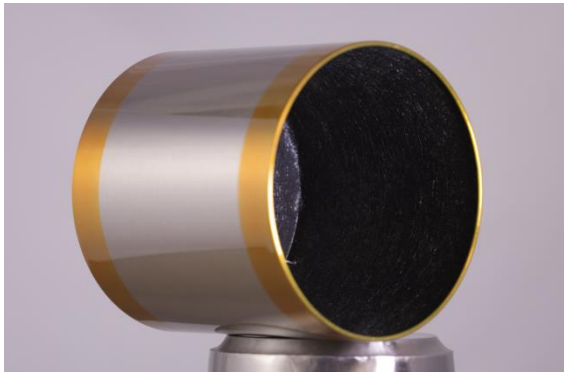

Plant pots 18x18cm S/S

- Material : STAINLESS STEEL
- Color: Multy
- Top, Bottom, Hieght, Width, 18CM, 18CM 18CM
- Thickness: .6MM
- Packing D: Tie On Sponge

FLOWER POT

Plant pots 30x30cm S/S

- Material : STAINLESS STEEL
- Color: Multy
- Top, Bottom, Hieght, Width,
- 30CM, 30CM 30CM
- Thickness: 0.6MM
- Packing D: Tie On Sponge