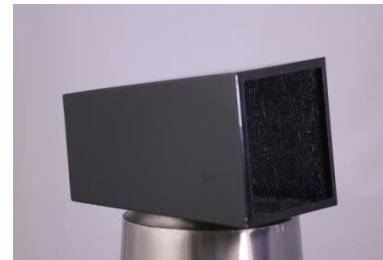

FLOWER POT

Plant pots 90x30cm S/S

- Material : STAINLESS STEEL
- Color: Silver
- Top, Bottom, Height, Width,
- 30CM, 30CM 90CM
- Thickness: .6MM
- Packing D: Tie On Sponge

Plant pots 40x25x18cm S/S

- Material : STAINLESS STEEL
- Color: Black,Blue
- Top, Bottom, Height, Width,
- 25CM, 18CM 40CM T25/B18
- Thickness: 1.2MM
- Packing D: Tie On Sponge