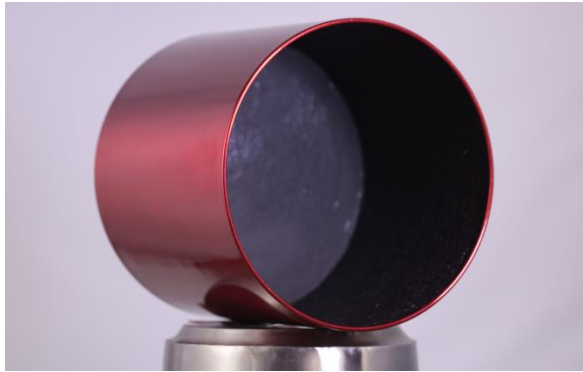

Plant pots 40x40cm S/S

- Material : STAINLESS STEEL
- Color: Multy
- Top, Bottom, Hieght, Width, 40CM, 40CM 40CM
- Thickness: 0.6MM
- Packing D: Tie On Sponge

FLOWER POT

Plant pots 45x45cm S/S

- Material : STAINLESS STEEL
- Color: Multy
- Top, Bottom, Hieght, Width, 45CM, 45CM 45CM
- Thickness: .6MM
- Packing D: Tie On Sponge