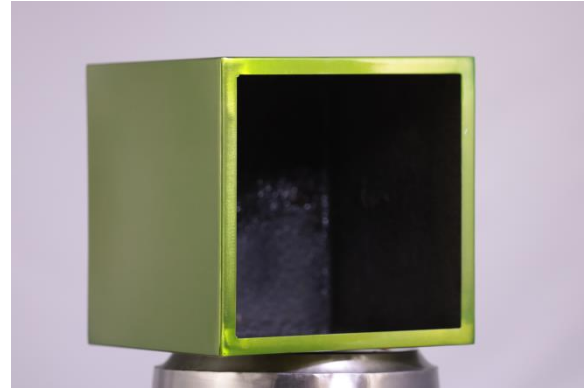

FLOWER POT

Plant pots 45x45cm S/S

- Material : STAINLESS STEEL
- Color: Multy
- Top, Bottom, Hieght, Width, 45CM, 45CM 45CM
- Thickness: 0.6MM
- Packing D: Tie On Sponge

Plant pots 40x40cm S/S

- Material : STAINLESS STEEL
- Color: Multy
- Top, Bottom, Hieght, Width, 40CM, 40CM 40CM 40CM
- Thickness: 1.2MM
- Packing D: Tie On Sponge

FLOWER POT

Plant pots 30x30cm S/S

- Material : STAINLESS STEEL
- Color: Multy
- Top, Bottom, Hieght, Width,
• 30CM, 30CM 30CM 30CM
- Thickness: 1.2MM
- Packing D: Tie On Sponge

Plant pots 40x25x18cm S/S

- Material : STAINLESS STEEL
- Color: Multy
- Top, Bottom, Hieght, Width,
• 25CM, 18CM 40CM
- Thickness: 0.6MM
- Packing D: Tie On Sponge