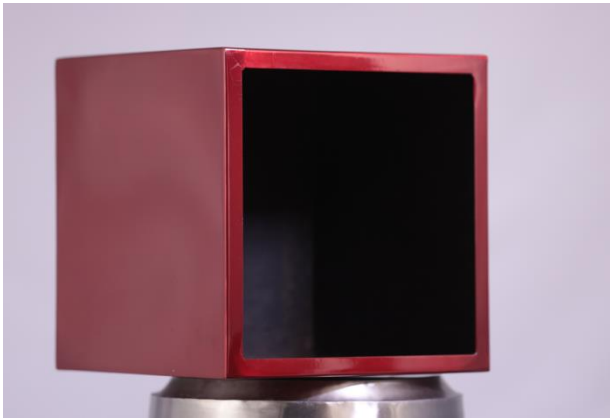

FLOWER POT

- Material : STAINLESS STEEL
- Color: Multy
- Top, Bottom, Hieght, Width,
  • 30CM, 30CM 30CM 30CM
- Thickness: 1.2MM
- Packing D: Tie On Sponge