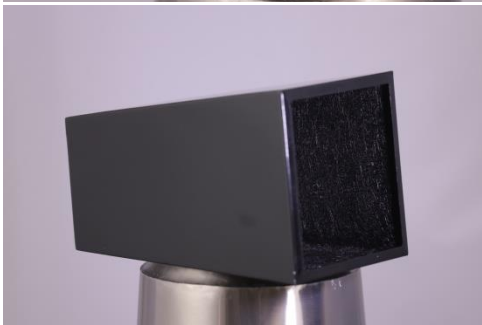

Plant pots 75x65x30CM S/S