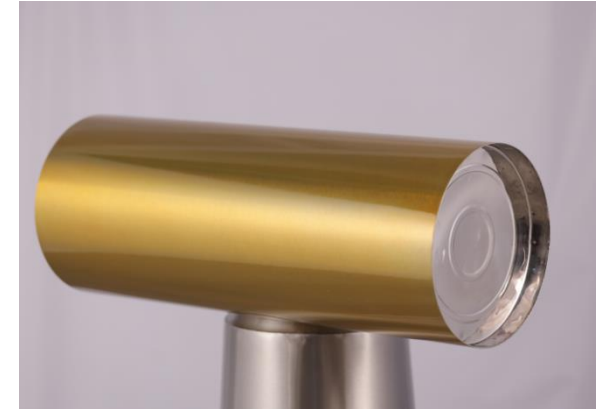

FLOWER POT

Plant pots 80x40x30cm S/S

- Material : Stainless Steel
- Color: Multy
- Top, Bottom, Hieght, Width,
- 40CM, 30CM 80CM
- Thickness: 0.6MM
- Packing D: Tie On Sponge

Plant pots 100x40x30cmS/S

- Material : Stainless Steel
- Color: Multy
- Top, Bottom, Hieght, Width,
- 40CM, 30CM 100CM
- Thickness: 0.6MM
- Packing D: Tie On Sponge

FLOWER POT

Plant pots 60x30cm S/S

- Material : Steel
- Color: Multy
- Top, Bottom, Hieght, Width, 30CM, 30CM 60CM
- Thickness: .6MM
- Packing D: Tie On Sponge

Plant pots 75x30cm S/S

- Material : Steel
- Color: Multy
- Top, Bottom, Hieght, Width, 30CM, 30CM 75CM
- Thickness: .6MM
- Packing D: Tie On Sponge

FLOWER POT

Plant pots 90x30cm S/S

- Material : Steel
- Color: Multy
- Top, Bottom, Hieght, Width,
- 30CM, 30CM 90CM
- Thickness: .6MM
- Packing D: Tie On Sponge

THANK YOU!

PULCON HOMEMARTIN

Sujeet@pulconhm.com