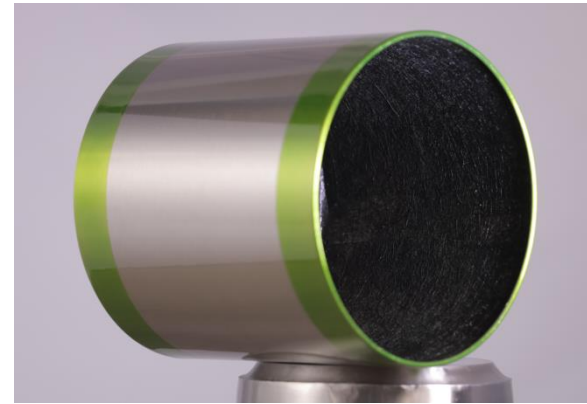

Plant pots 35x35cm S/S