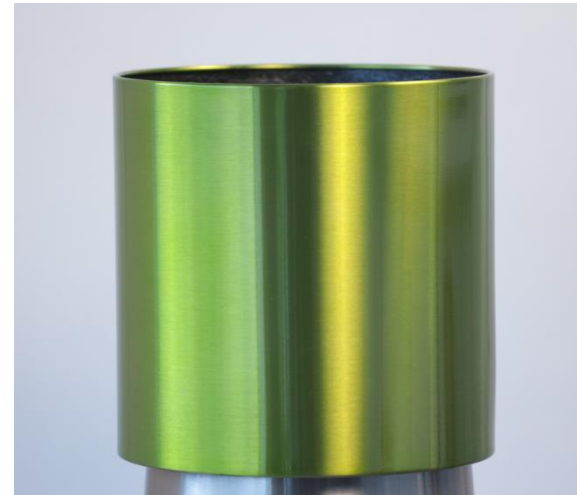

Plant pots 40x40cm S/S