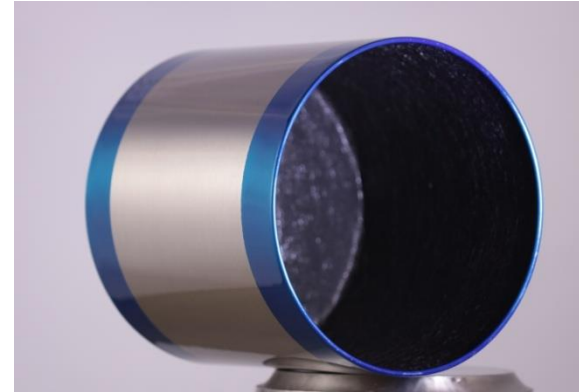

Plant pots 18x18cm S/S