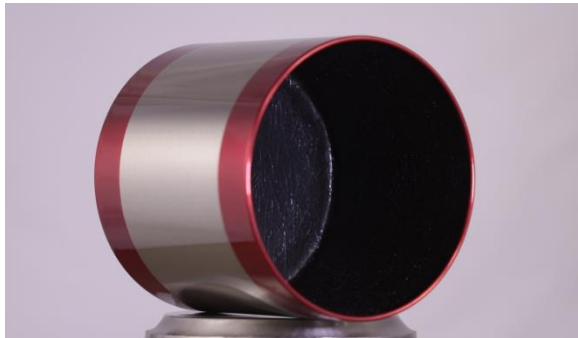

Plant pots 35x35cm S/S

- Material : STAINLESS STEEL
- Color: Multy
- Top, Bottom, Hieght, Width,
- 35CM, 35CM 35CM
- Thickness: 0.6MM
- Packing D: Tie On Sponge

FLOWER POT

Plant pots 40x40cm S/S

- Material : STAINLESS STEEL
- Color: Multy
- Top, Bottom, Hieght, Width, 40CM, 40CM 40CM
- Thickness: 0.6MM
- Packing D: Tie On Sponge