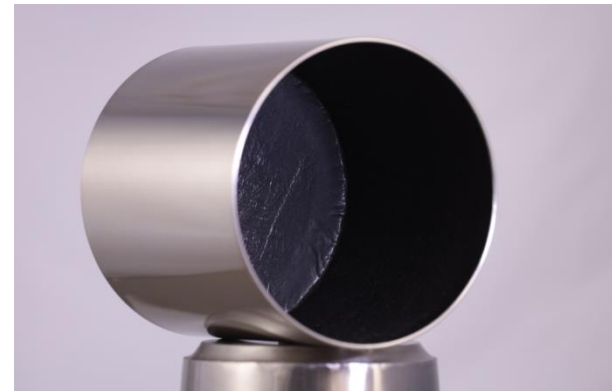

Plant pots 30x30cm S/S

- Material : STAINLESS STEEL
- Color: Silver
- Top, Bottom, Hieght, Width,
• 30CM, 30CM 30CM
- Thickness: .6MM
- Packing D: Tie On Sponge

FLOWER POT

Plant pots 35x35cm S/S

- Material : STAINLESS STEEL
- Color: Silver
- Top, Bottom, Height, Width,
- 35CM, 35CM 35CM
- Thickness: .6MM
- Packing D: Tie On Sponge