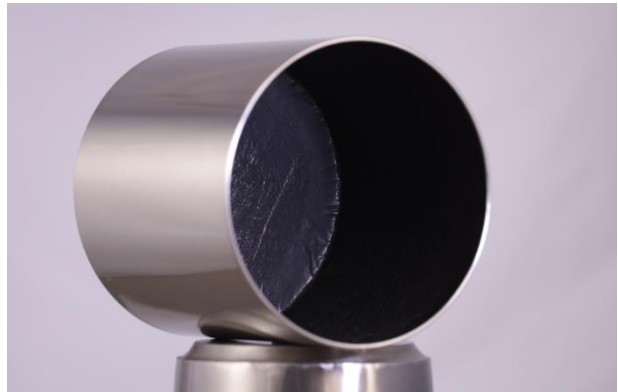

Plant pots 30x30cm S/S

- Material : STAINLESS STEEL
- Color: Silver
- Top, Bottom, Hieght, Width,
• 30CM, 30CM 30CM
- Thickness: .6MM
- Packing D: Tie On Sponge

FLOWER POT

Plant pots 35x35cm S/S

- Material : STAINLESS STEEL
- Color: Silver
- Top, Bottom, Height, Width,
- 35CM, 35CM 35CM
- Thickness: .6MM
- Packing D: Tie On Sponge