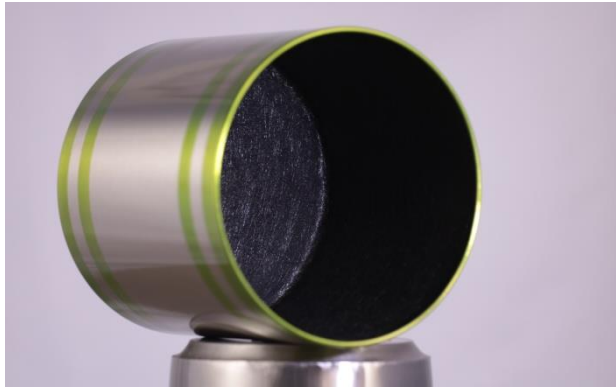

FLOWER POT

Plant pots 35x35cm S/S

- Material : STAINLESS STEEL
- Color: Multy
- Top, Bottom, Hieght, Width,
35CM, 35CM 35CM
- Thickness: 0.6MM
- Packing D: Tie On Sponge

Plant pots 40x40cm S/S

- Material : STAINLESS STEEL
- Color: Multy
- Top, Bottom, Hieght, Width,
40CM, 40CM 40CM
- Thickness: 0.6MM
- Packing D: Tie On Sponge

FLOWER POT

Plant pots 45x45cm S/S

- Material : STAINLESS STEEL
- Color: Multy
- Top, Bottom, Hieght, Width, 45CM, 45CM 45CM
- Thickness: 0.6MM
- Packing D: Tie On Sponge

Plant pots 40x40cm S/S

- Material : STAINLESS STEEL
- Color: Multy
- Top, Bottom, Hieght, Width, 40CM, 40CM 40CM 40CM
- Thickness: 1.2MM
- Packing D: Tie On Sponge