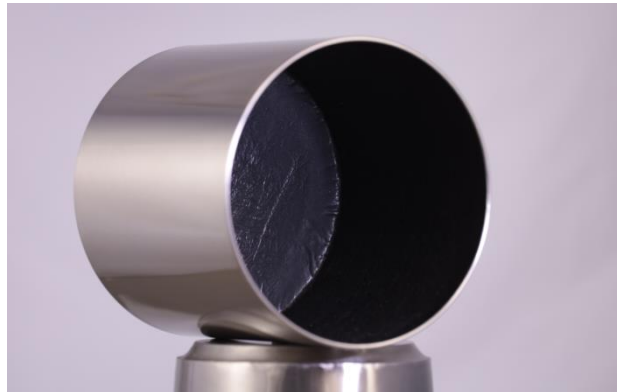

Plant pots 30x30cm S/S

- Material : STAINLESS STEEL
- Color: Silver
- Top, Bottom, Hieght, Width,
• 30CM, 30CM 30CM
- Thickness: .6MM
- Packing D: Tie On Sponge

FLOWER POT

Plant pots 35x35cm S/S

- Material : STAINLESS STEEL
- Color: Silver
- Top, Bottom, Height, Width,
- 35CM, 35CM 35CM
- Thickness: .6MM
- Packing D: Tie On Sponge

Plant pots 40x40cm S/S

- Material : STAINLESS STEEL
- Color: Silver
- Top, Bottom, Height, Width,
- 40CM, 40CM 40CM
- Thickness: .6MM
- Packing D: Tie On Sponge

FLOWER POT

Plant pots 45x45cm S/S

- Material : STAINLESS STEEL
- Color: Silver
- Top, Bottom, Hieght, Width,
• 45CM, 45CM 45CM
- Thickness: .6MM
- Packing D: Tie On Sponge