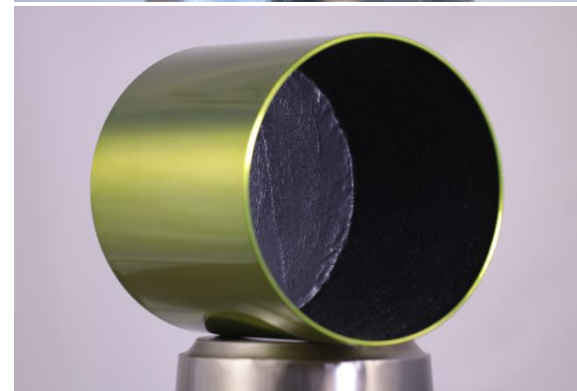

- Material : STAINLESS STEEL
- Color: Multy
- Top, Bottom, Hieght, Width, 40CM, 40CM 40CM
- Thickness: 0.6MM
- Packing D: Tie On Sponge