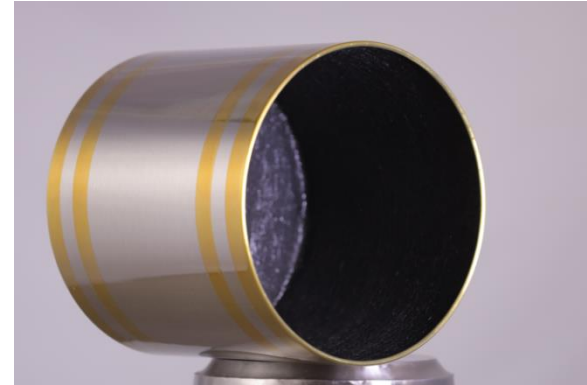

- Material : STAINLESS STEEL
- Color: Multy
- Top, Bottom, Hieght, Width, 18CM, 18CM 18CM
- Thickness: 0.6MM
- Packing D: Tie On Sponge

- Material : STAINLESS STEEL
- Color: Multy
- Top, Bottom, Hieght, Width, 30CM, 30CM 30CM
- Thickness: 0.6MM
- Packing D: Tie On Sponge

FLOWER POT

Plant pots 35x35cm S/S

- Material : STAINLESS STEEL
- Color: Multy
- Top, Bottom, Hieght, Width,
35CM, 35CM 35CM
- Thickness: 0.6MM
- Packing D: Tie On Sponge

Plant pots 40x40cm S/S

- Material : STAINLESS STEEL
- Color: Multy
- Top, Bottom, Hieght, Width,
40CM, 40CM 40CM
- Thickness: 0.6MM
- Packing D: Tie On Sponge