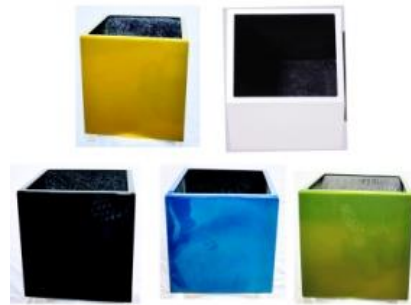

Plant pots 60x25x18cm S/S