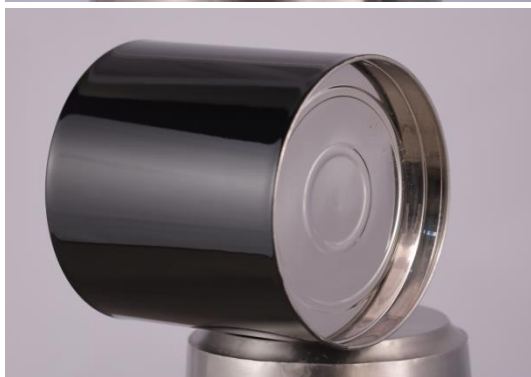

Plant pots 40x80cm S/S

- Material : STAINLESS STEEL
- Color:
- Top, Bottom, Hieght, Width,
- 40CM, 40CM, 80CM 40CM
- Thickness: 1.2MM
- Packing D: Tie On Sponge

FLOWER POT

Plant pots 18x18cm S/S

- Material : STAINLESS STEEL
- Color: Multy
- Top, Bottom, Hieght, Width,
- 18CM, 18CM 18CM
- Thickness: 0.6MM
- Packing D: Tie On Sponge