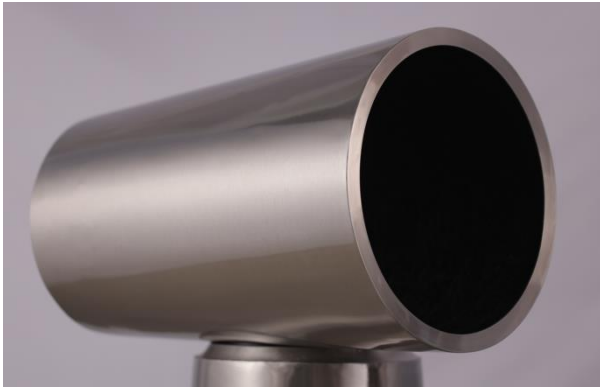

FLOWER POT

- Material : Stainless Steel
- Color: Multy
- Top, Bottom, Hieght, Width,
  25CM, 18CM 60CM
- Thickness: 0.6MM
- Packing D: Tie On Sponge