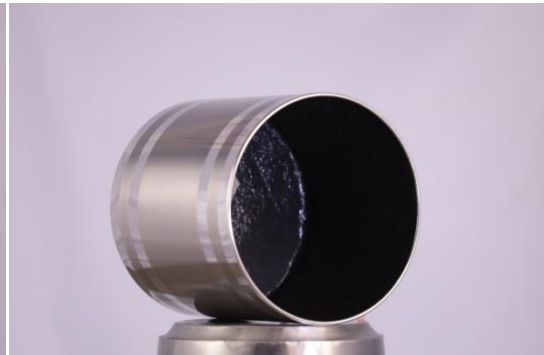

FLOWER POT

Plant pots 35x35cm S/S

- Material : STAINLESS STEEL
- Color: Multy
- Top, Bottom, Hieght, Width,
35CM, 35CM 35CM
- Thickness: 0.6MM
- Packing D: Tie On Sponge

Plant pots 40x40cm S/S

- Material : STAINLESS STEEL
- Color: Multy
- Top, Bottom, Hieght, Width,
40CM, 40CM 40CM
- Thickness: 0.6MM
- Packing D: Tie On Sponge

FLOWER POT

Plant pots 45x45cm S/S

- Material : STAINLESS STEEL
- Color: Multy
- Top, Bottom, Hieght, Width, 45CM, 45CM 45CM
- Thickness: 0.6MM
- Packing D: Tie On Sponge

Plant pots 40x40cm S/S

- Material : STAINLESS STEEL
- Color: Multy
- Top, Bottom, Hieght, Width, 40CM, 40CM 40CM 40CM
- Thickness: 1.2MM
- Packing D: Tie On Sponge