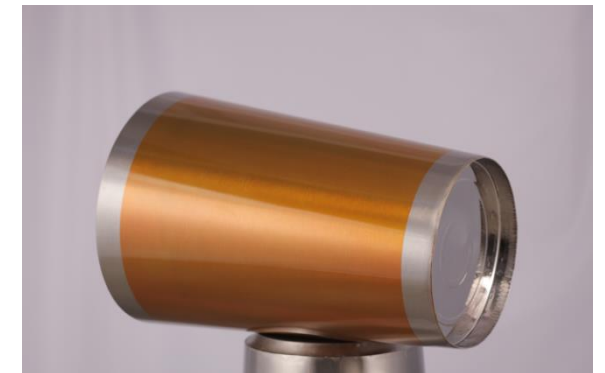

FLOWER POT

Plant pots 30x30cm S/S

- Material : STAINLESS STEEL
- Color: Multy
- Top, Bottom, Hieght, Width,
• 30CM, 30CM 30CM 30CM
- Thickness: 1.2MM
- Packing D: Tie On Sponge

Plant pots 40x25x18cm S/S

- Material : STAINLESS STEEL
- Color: Multy
- Top, Bottom, Hieght, Width,
• 25CM, 18CM 40CM
- Thickness: 0.6MM
- Packing D: Tie On Sponge