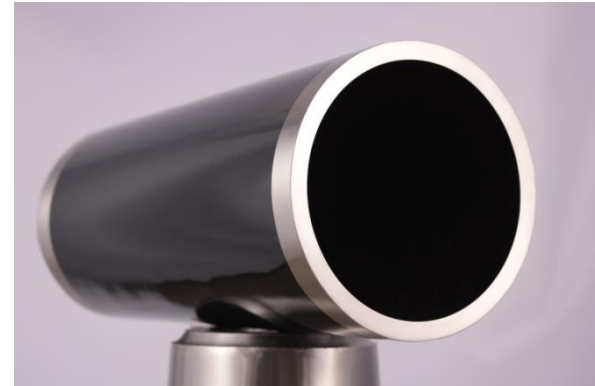

FLOWER POT

Plant pots 60x25x18cm S/S

- Material : Stainless Steel
- Color: Multy
- Top, Bottom, Hieght, Width,
25CM, 18CM 60CM
- Thickness: 0.6MM
- Packing D: Tie On Sponge

Plant pots 60x40x30cm S/S

- Material : Stainless Steel
- Color: Multy
- Top, Bottom, Hieght, Width,
40CM, 30CM 60CM
- Thickness: 0.6MM
- Packing D: Tie On Sponge