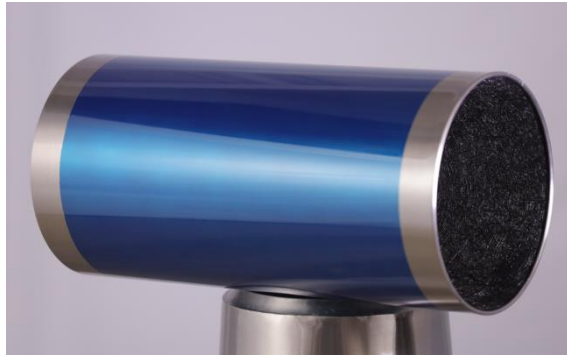

FLOWER POT

Plant pots 90x30cm S/S