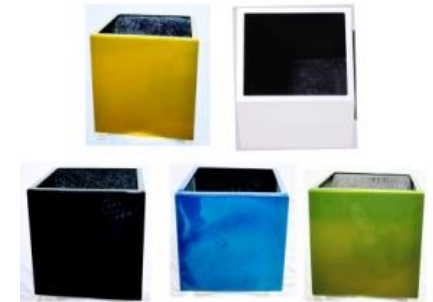

FLOWER POT

Plant pots 35x35cm S/S

- Material : STAINLESS STEEL
- Color: Multy
- Top, Bottom, Hieght, Width,
35CM, 35CM 35CM
- Thickness: 0.6MM
- Packing D: Tie On Sponge

Plant pots 40x40cm S/S

- Material : STAINLESS STEEL
- Color: Multy
- Top, Bottom, Hieght, Width,
40CM, 40CM 40CM
- Thickness: 0.6MM
- Packing D: Tie On Sponge

FLOWER POT

Plant pots 45x45cm S/S

- Material : STAINLESS STEEL
- Color: Multy
- Top, Bottom, Hieght, Width, 45CM, 45CM 45CM
- Thickness: 0.6MM
- Packing D: Tie On Sponge

Plant pots 40x40cm S/S

- Material : STAINLESS STEEL
- Color: Multy
- Top, Bottom, Hieght, Width, 40CM, 40CM 40CM 40CM
- Thickness: 1.2MM
- Packing D: Tie On Sponge